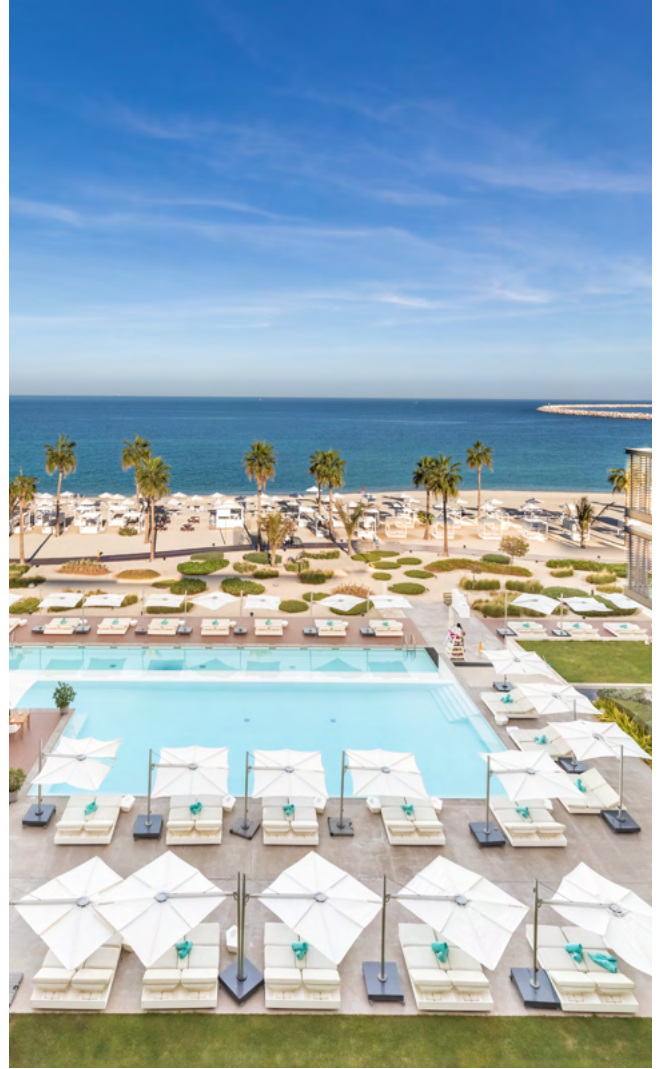

Nikki Beach Resort & Spa's Lifestyle Membership brings an incredible blend of fitness and leisure to deliver you the most exceptional benefits around the resort.

Our Lifestyle Membership program gives you the chance to enjoy exclusive access to the sprawling sandy beach, the high-end TONEGYM which features state-of-the-art fitness facilities, the award-winning Nikki Spa, and various acclaimed dining venues.

Unwind on our private beach and enjoy the luxurious amenities available throughout the resort for some well-deserved me time.

Nikki Beach Resort & Spa promises a warm welcome and a rejuvenating experience with every visit.